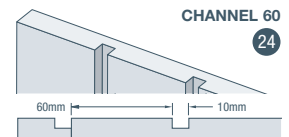

silhouette by easycraft