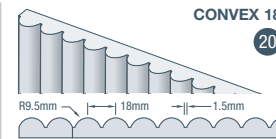

silhouette by easycraft