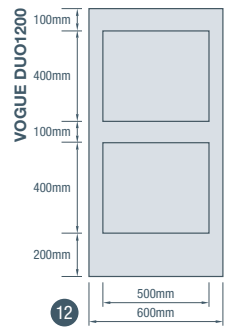

ascot.Vogue profile