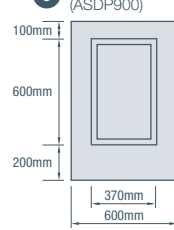

6 Dado wall panel (ASDP900)