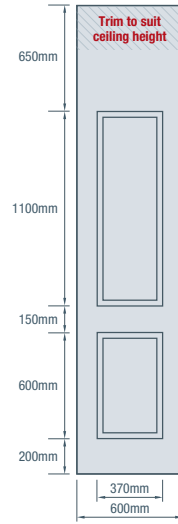

8 Full wall panel (ASFV2700)