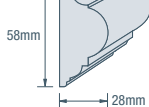

## easydado<sup>®</sup> rail classic

REBATED

13

FLAT

14