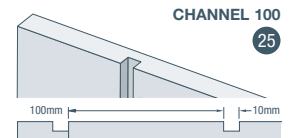

silhouette by easycraft