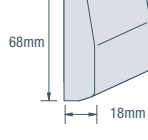

## Vogue.dado rail

REBATED

15

FLAT

16