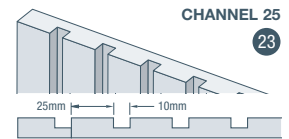

silhouette by easycraft