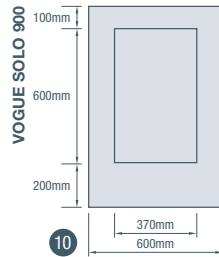

ascot.Vogue profile