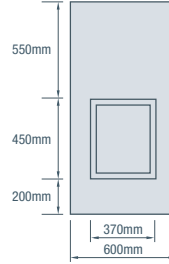

7 Window panel (ASWP1200)