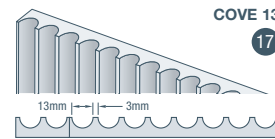

silhouette by easycraft