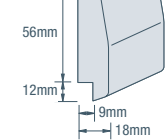

Vogue.dado rail

REBATED

15