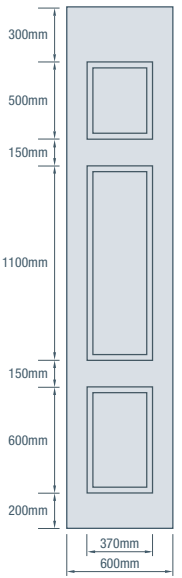

9 Full wall panel (ASFW3000)