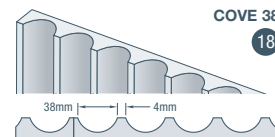

silhouette by easycraft