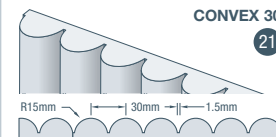

silhouette by easycraft