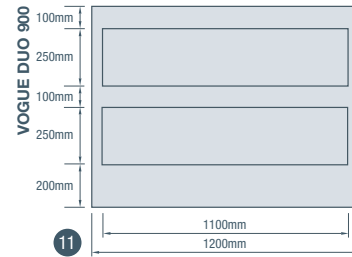

ascot.Vogue profile