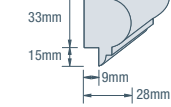

easydado® rail classic

REBATED

13