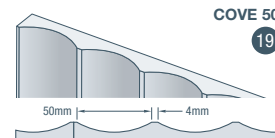

silhouette by easycraft