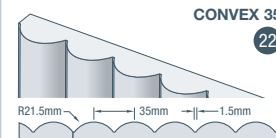

silhouette by easycraft